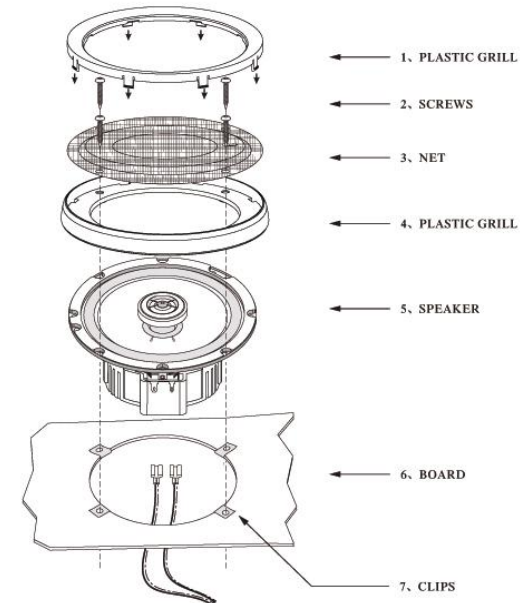

Specifications

FD6025

Diameter 6 ½”
Musical Power 175 watts
Nor. Power 90 watts
Sensitivity 86db
Frequency response 60hz-20Khz
IMP. 4 Ohm

FD5025

Diameter 5 ¼”
Musical Power 140 watts
Nor. Power 75 watts
Sensitivity 86db
Frequency response 80hz-20Khz
IMP. 4 Ohm

FD4025

Diameter 4”
Musical Power 100 watts
Nor. Power 55 watts
Sensitivity 86db
Frequency response 110hz-20Khz
IMP. 4 Ohm

FD4625

Diameter 4” X 6”
Musical Power 100 watts
Nor. Power 55 watts
Sensitivity 86db
Frequency response 90hz-20Khz
IMP. 4 Ohm

FD6935

Diameter 6” X 9”
Musical Power 185 watts
Nor. Power 100 watts
Sensitivity 86db
Frequency response 50hz-20Khz
IMP. 4 Ohm

FD5725

Diameter 5” X 7”
Musical Power 140 watts
Nor. Power 75 watts
Sensitivity 86db
Frequency response 65hz-20Khz
IMP. 4 Ohm

CAUTION:

*Please check the suitability of the installation location before you begin. **Do not cut any of the car's structure.** Pay attention to the mechanism of the window and door.*

If you do not have experience with automotive electrical and mechanical systems contact a professional installer. Paying a qualified installer is almost always cheaper than paying a dealership to repair your car.

THE INSTALL

ARC Audio's Foose Design coaxial speakers are designed to fit most vehicles without modification. Some locations will require cutting to obtain a proper fit.